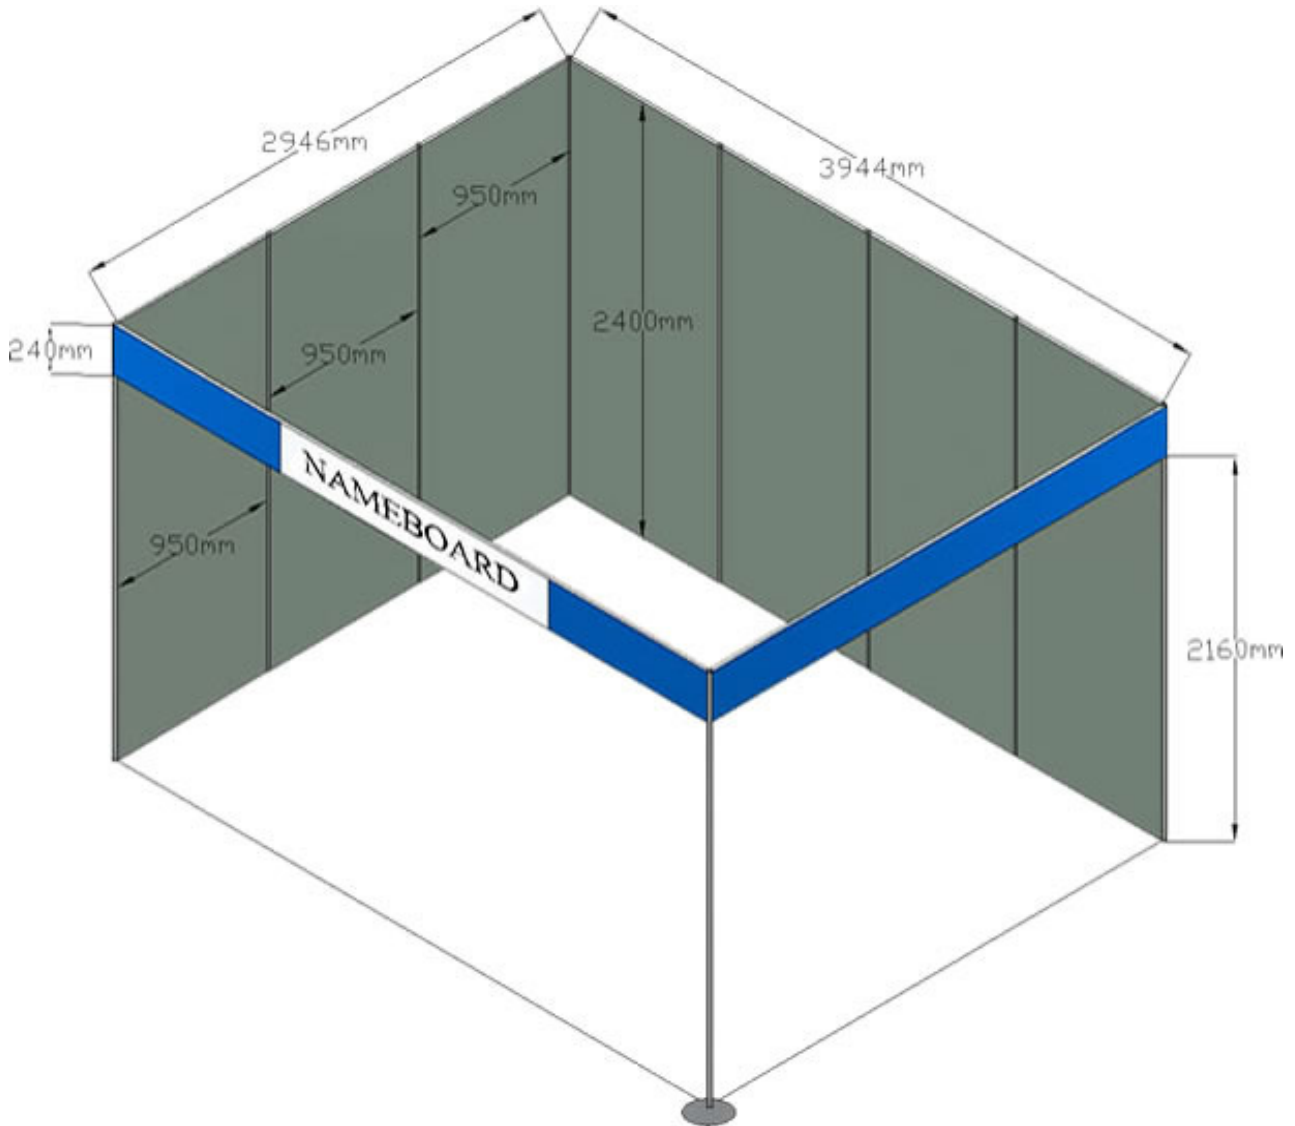

Meridian Shell Scheme Dimensions

Stand Sizes & Dimensions

Stand	Length	Width
2 x 1 mtr	1948 mm	950 mm
2 x 2 mtr	1948 mm	1948 mm
3 x 2 mtr	2946 mm	1948 mm
4 x 2 mtr	3944 mm	1948 mm
5 x 2 mtr	4942 mm	1948 mm
6 x 2 mtr	5940 mm	1948 mm
4 x 3 mtr	3944 mm	2946 mm